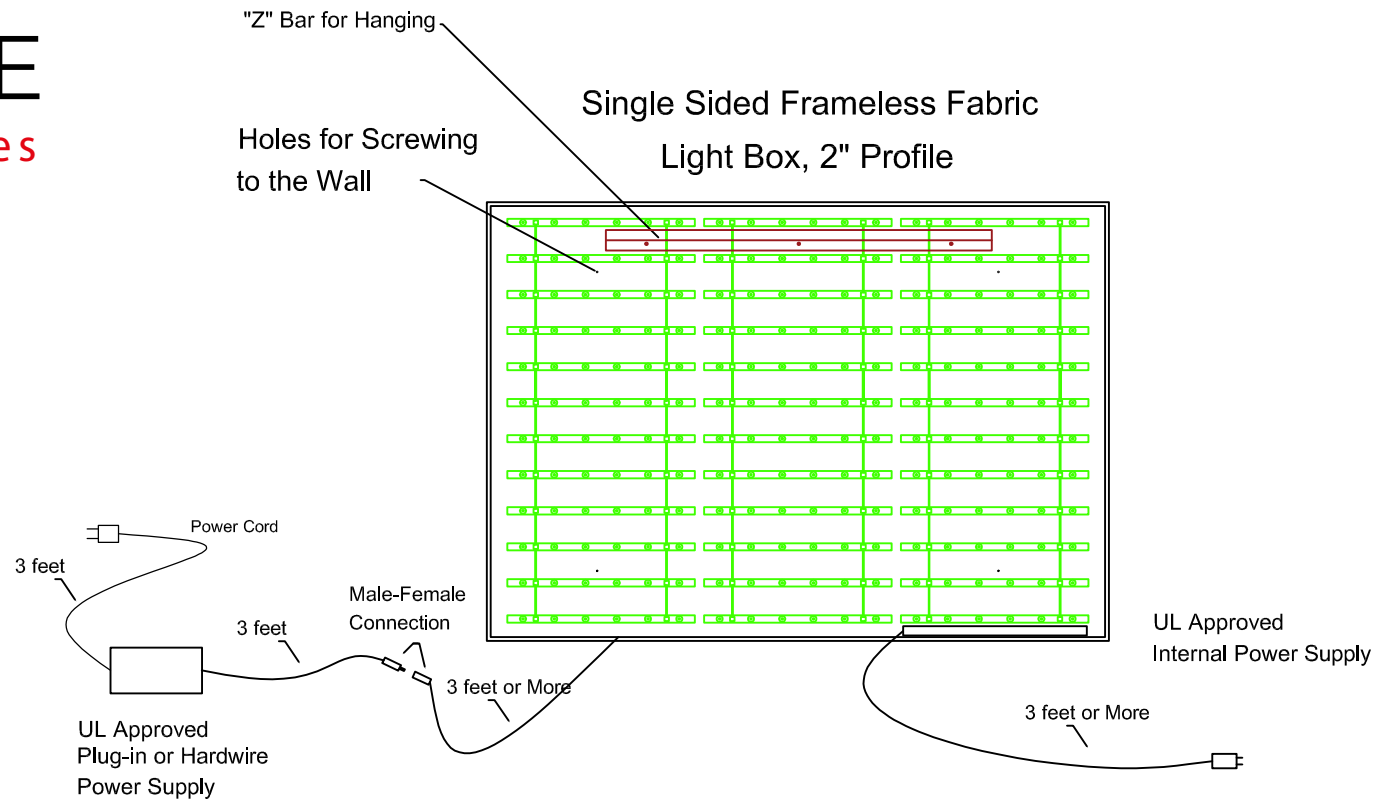

PRIME Light Boxes

Minimum Size: 18" X 18"

Maximum Size: No Limit

Frame Colors: Silver, White, Black

Depth of the Frame: 2"

LED Voltage: 24V

LED Color Temperature: 6500K

Exit of the Wire

From the Back , or Form the Edge