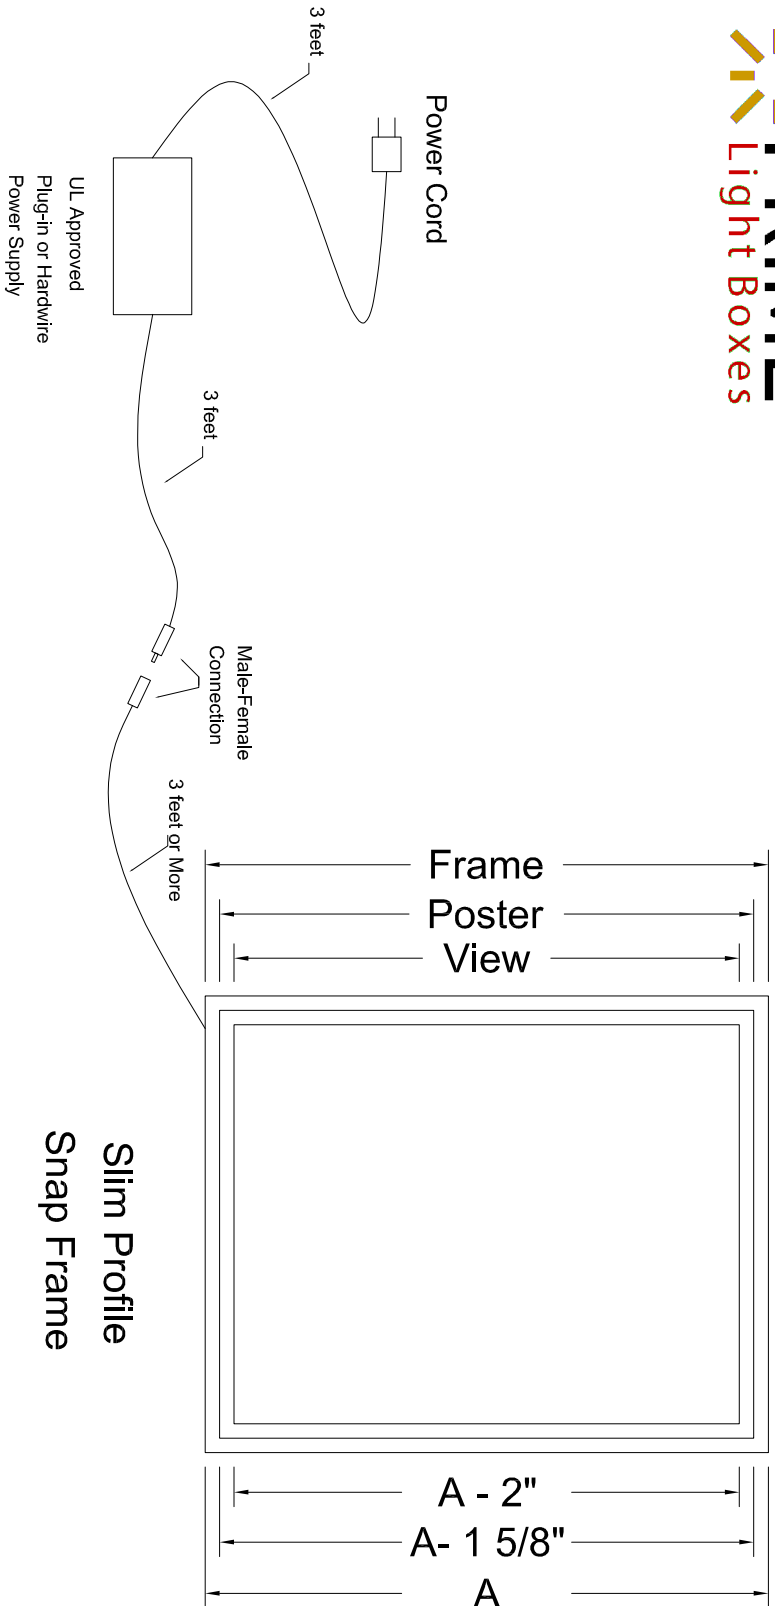

Minimum Size: 18" X 18"  
Maximum Size: 50" X 96"  
Frame Colors: Silver, White, Black

Depth of the Frame: 1"  
LED Voltage: 24V  
LED Color Temperatures: 4100K and 6500K

Minimum Size: 18" X 18"

Maximum Size: 40" X 40"

Frame Colors: Silver, White, Black

Depth of the Frame: 7/8"

LED Voltage: 24V

LED Color Temperatures: 6500K