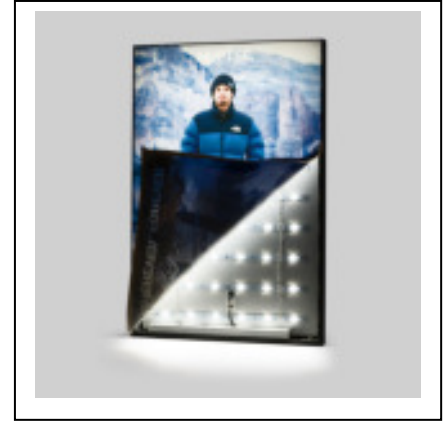

Slim Fabric Light Box, Backlit, 2” Profile

- CSA/UL Listed
- Available in Custom Sizes, 48” X 96”. Contact Us for Larger Sizes.
- Slim and Super Bright
- Easy to Change Fabric Print
- Even and Consistent Illumination Achieved by Backlit LEDs
- Energy Saving and Maintenance Free
- Short Lead Time, Shipped Everywhere in Canada and the U.S.
- UL Approved, Class 2 Power Supply
- Advanced 3-year Warranty
- 3500 Average Lux

Specifications

Input Voltage	24 Volt DC
Power Consumption	10 Watts/ sq. ft.
Wire Length	36”, with a Female Connector
Light Source	SMD2835 LED on the Entire Back, 3000 Lumen, with 50,000 hrs. Life Time
Connector	Standard Male-Female DC Connection, Coming Out from the Back or the Edge
Certification	CSA/UL (258420)
Color Temperature	6000K
Mounting	Hanging / Wall Mount / “Z” Clip
Operating Temperature	-30 °C (-22 °F) ~ +40 °C (+104 °F)
Environment	Dry location only
Face Material	Fabric
Frame Material & Color	Anodized Silver, Black, White, or Custom Colors
Frame Depth	2 Inches